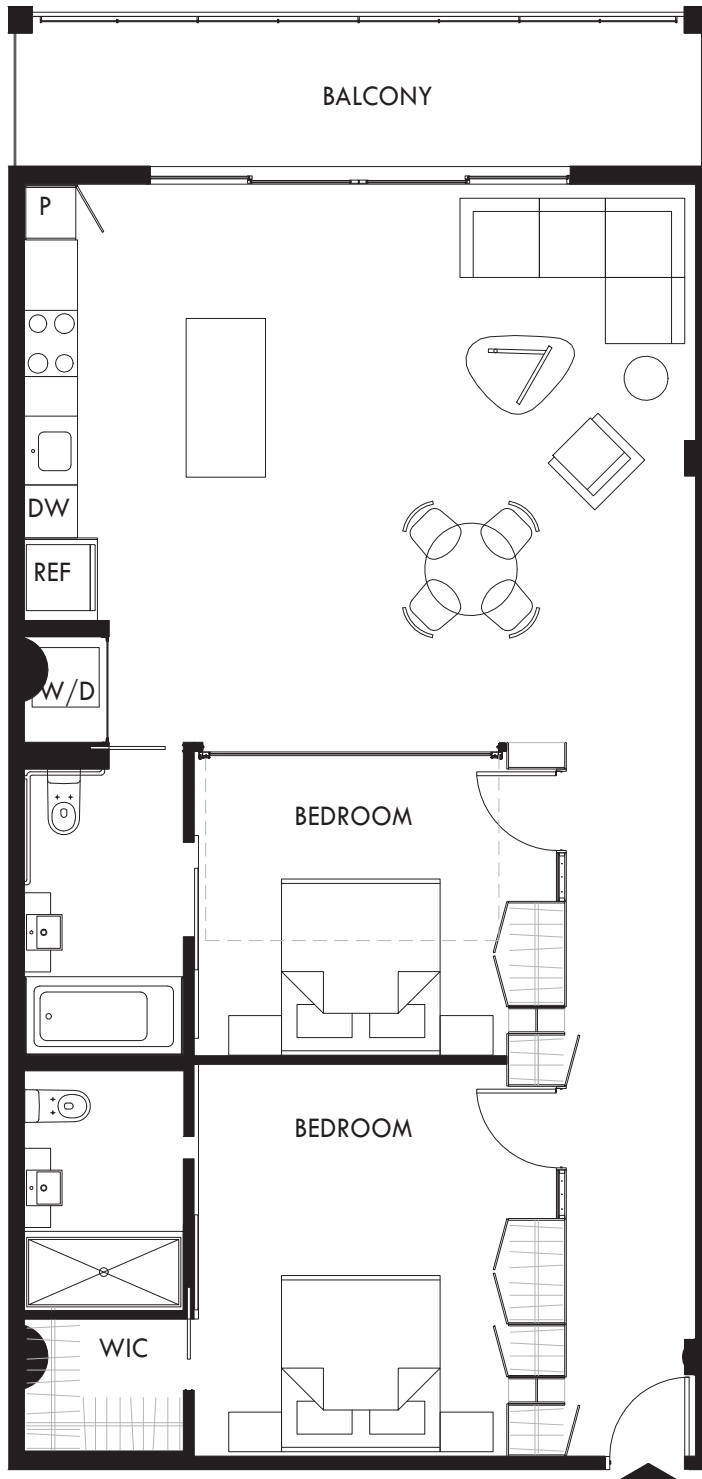

BEL AIR

1 BEDROOM | 1 BATHROOM
928-929 INTERIOR SQUARE FEET

NOTES

RENT

840 CARONDELET STREET
NEW ORLEANS, LA 70130
504.313.3883
THEGARAGENOLA.COM

ALL DIMENSIONS ARE APPROXIMATE AND SOME UNITS MAY NOT
CONFORM EXACTLY TO THE STANDARD LAYOUTS SHOWN HEREIN

CENTURION

3 BEDROOM | 2.5 BATHROOM
2,051 INTERIOR SQUARE FEET

NOTES

RENT

840 CARONDELET STREET
NEW ORLEANS, LA 70130
504.313.3883
THEGARAGENOLA.COM

ALL DIMENSIONS ARE APPROXIMATE AND SOME UNITS MAY NOT CONFORM EXACTLY TO THE STANDARD LAYOUTS SHOWN HEREIN

CENTURY

2 BEDROOM | 2 BATHROOM
1,265 INTERIOR SQUARE FEET

NOTES

RENT

840 CARONDELET STREET
NEW ORLEANS, LA 70130
504.313.3883
THEGARAGENOLA.COM

ALL DIMENSIONS ARE APPROXIMATE AND SOME UNITS MAY NOT CONFORM EXACTLY TO THE STANDARD LAYOUTS SHOWN HEREIN