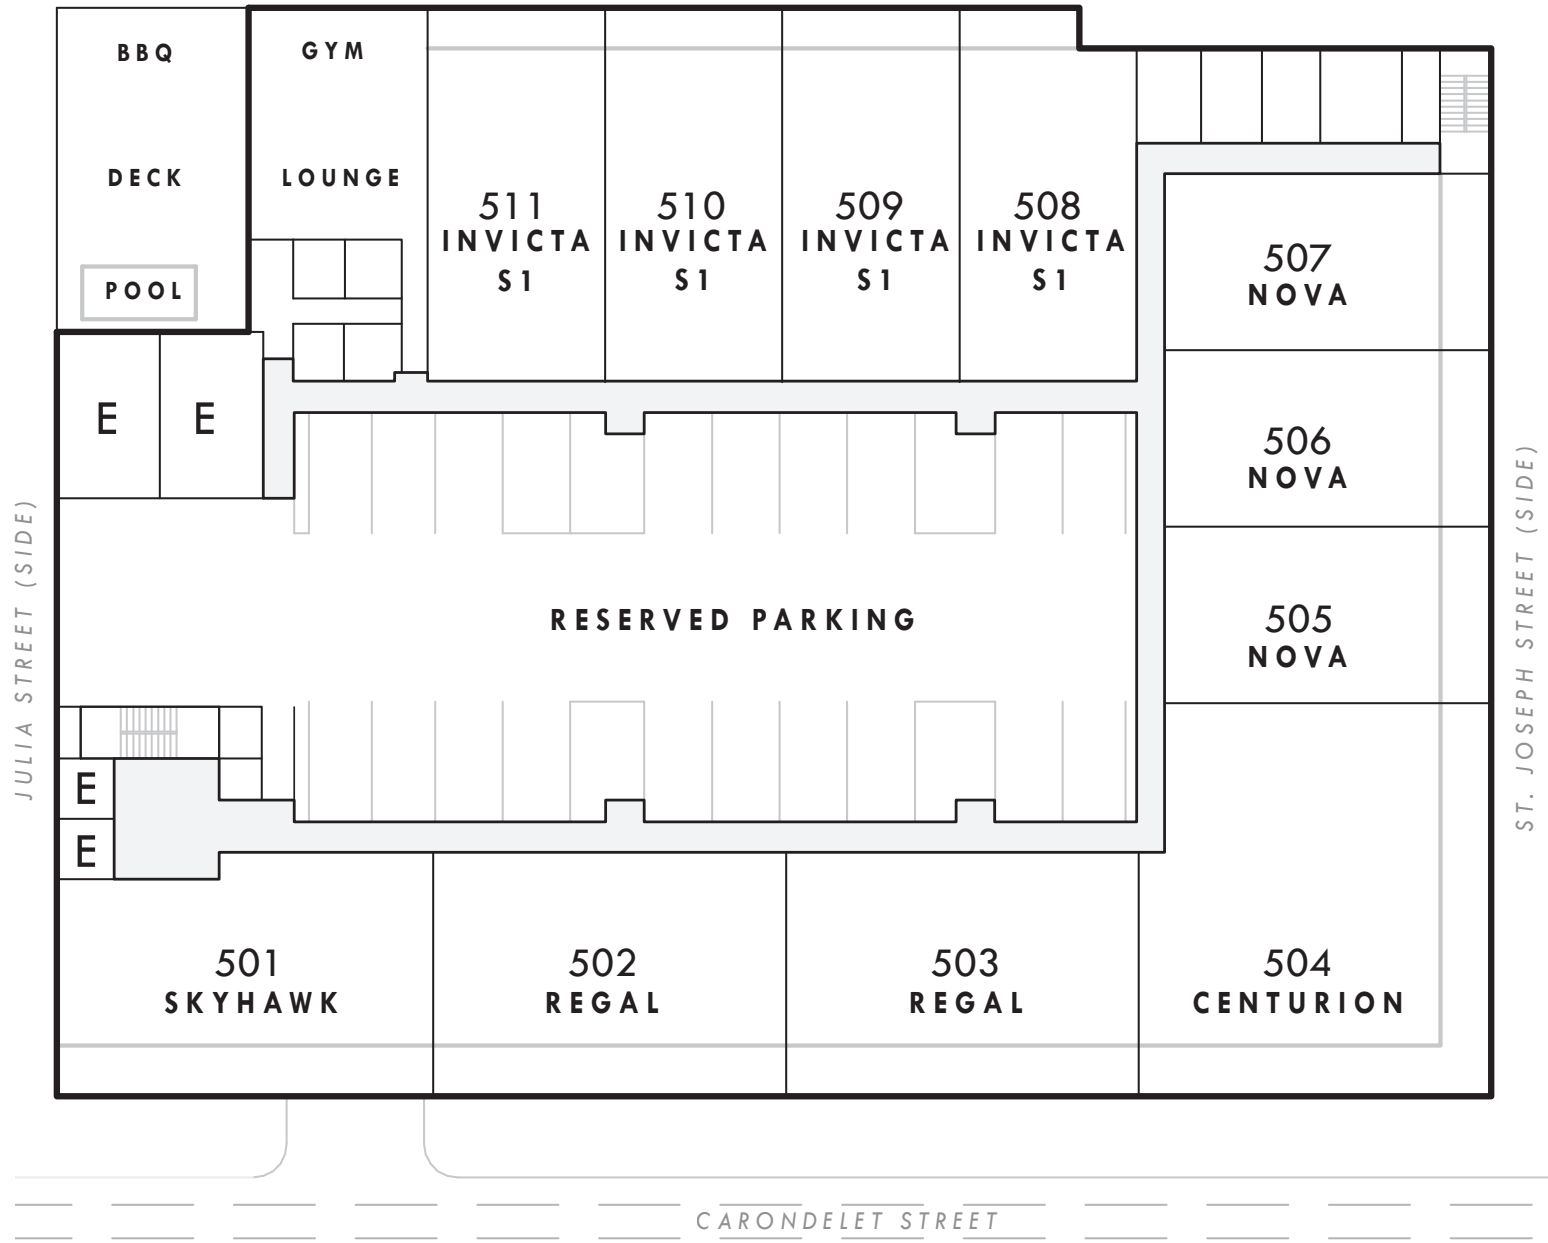

FIFTH FLOOR

ST. CHARLES AVENUE (SIDE)

ALL DIMENSIONS ARE APPROXIMATE AND SOME UNITS MAY NOT CONFORM EXACTLY TO THE STANDARD LAYOUTS SHOWN HEREIN

848 CARONDELET STREET
NEW ORLEANS, LA 70130
THEGARAGENOLA.COM | 504.313.3883