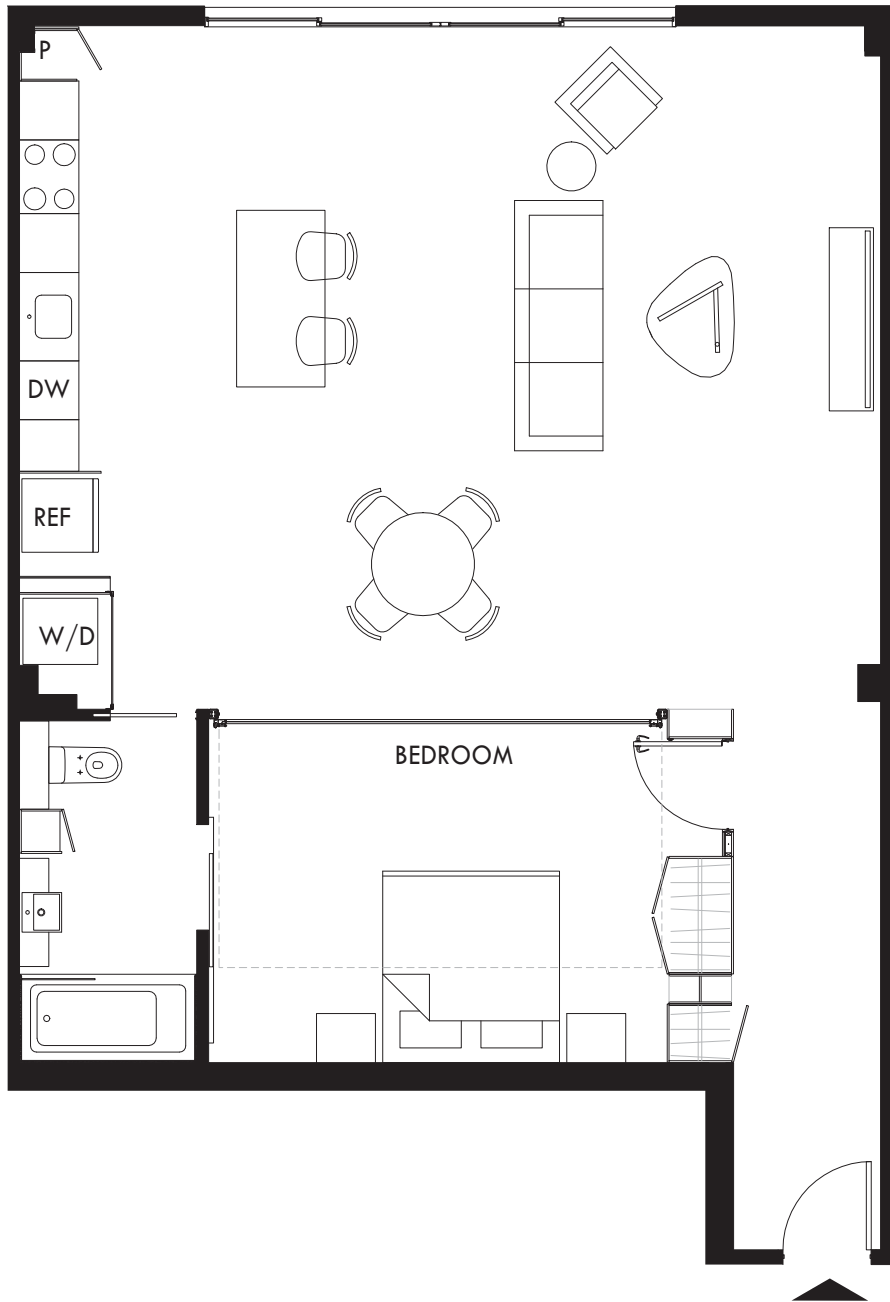

CORVETTE

1 BEDROOM | 1 BATHROOM
1,116 INTERIOR SQUARE FEET

NOTES

RENT

840 CARONDELET STREET
NEW ORLEANS, LA 70130
504.313.3883
THEGARAGENOLA.COM

ALL DIMENSIONS ARE APPROXIMATE AND SOME UNITS MAY NOT CONFORM EXACTLY TO THE STANDARD LAYOUTS SHOWN HEREIN