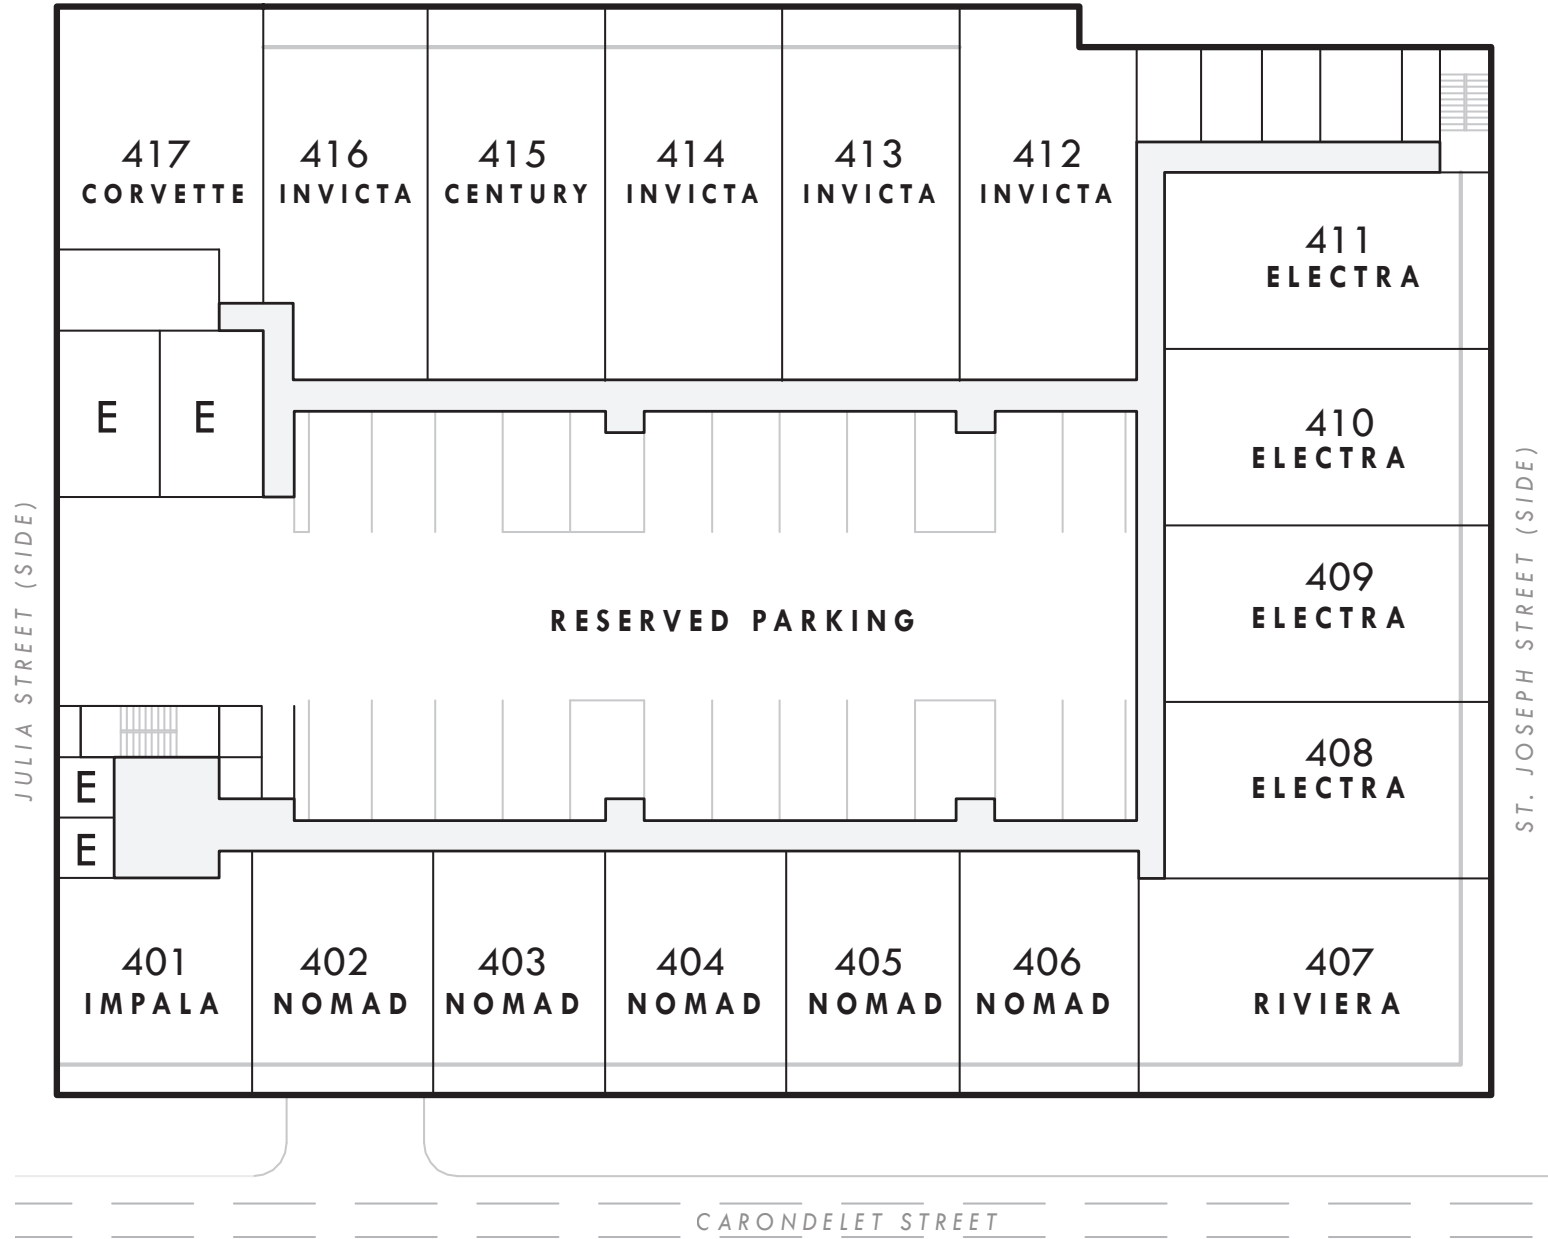

FOURTH FLOOR

ST. CHARLES AVENUE (SIDE)

ALL DIMENSIONS ARE APPROXIMATE AND SOME UNITS MAY NOT CONFORM EXACTLY TO THE STANDARD LAYOUTS SHOWN HEREIN

848 CARONDELET STREET
NEW ORLEANS, LA 70130
THEGARAGENOLA.COM | 504.313.3883