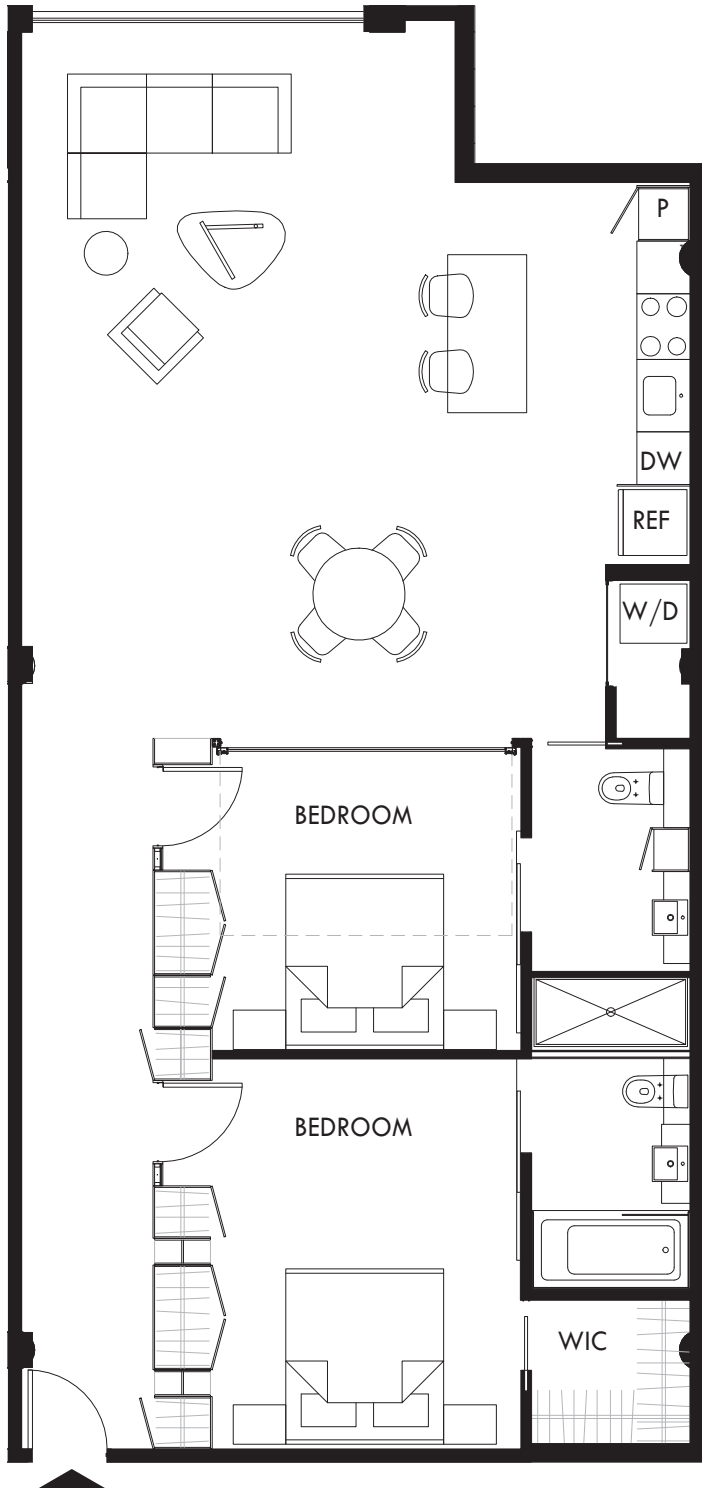

SKYHAWK

2 BEDROOM | 2.5 BATHROOM
1,389 INTERIOR SF

NOTES

RENT

840 CARONDELET STREET
NEW ORLEANS, LA 70130
504.313.3883
THEGARAGENOLA.COM

wisznia

ALL DIMENSIONS ARE APPROXIMATE AND SOME UNITS MAY NOT
CONFORM EXACTLY TO THE STANDARD LAYOUTS SHOWN HEREIN

SKYLARK

2 BEDROOM | 2 BATHROOM
1,384 INTERIOR SQUARE FEET

NOTES

RENT

840 CARONDELET STREET
NEW ORLEANS, LA 70130
504.313.3883
THEGARAGENOLA.COM

wisznia

ALL DIMENSIONS ARE APPROXIMATE AND SOME UNITS MAY NOT CONFORM EXACTLY TO THE STANDARD LAYOUTS SHOWN HEREIN