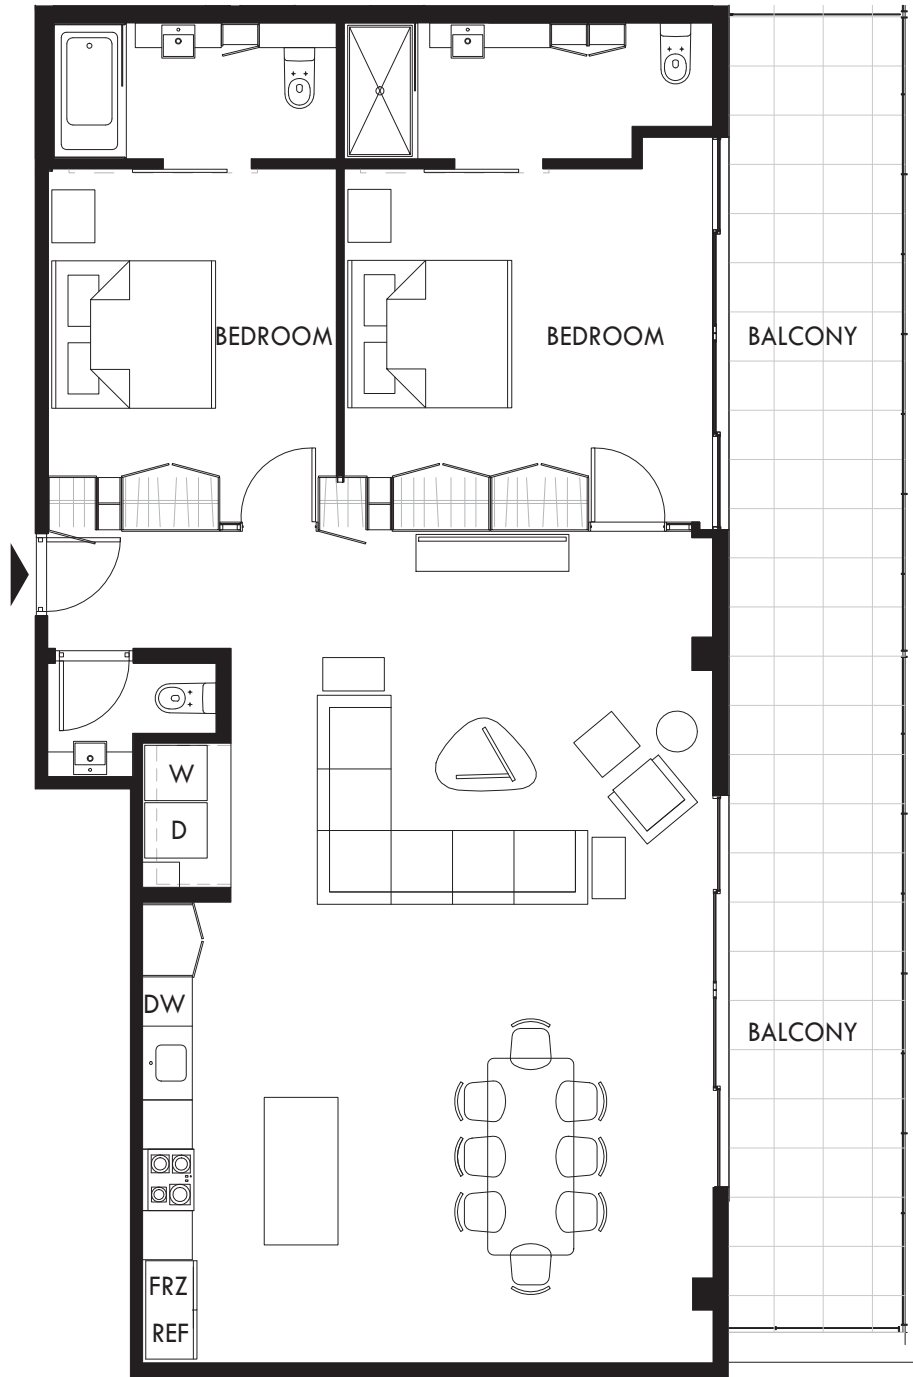

SKYHAWK

2 BEDROOM | 2.5 BATHROOM
1,389 INTERIOR SF

NOTES

RENT

840 CARONDELET STREET
NEW ORLEANS, LA 70130
504.313.3883
THEGARAGENOLA.COM

wisznia

ALL DIMENSIONS ARE APPROXIMATE AND SOME UNITS MAY NOT
CONFORM EXACTLY TO THE STANDARD LAYOUTS SHOWN HEREIN