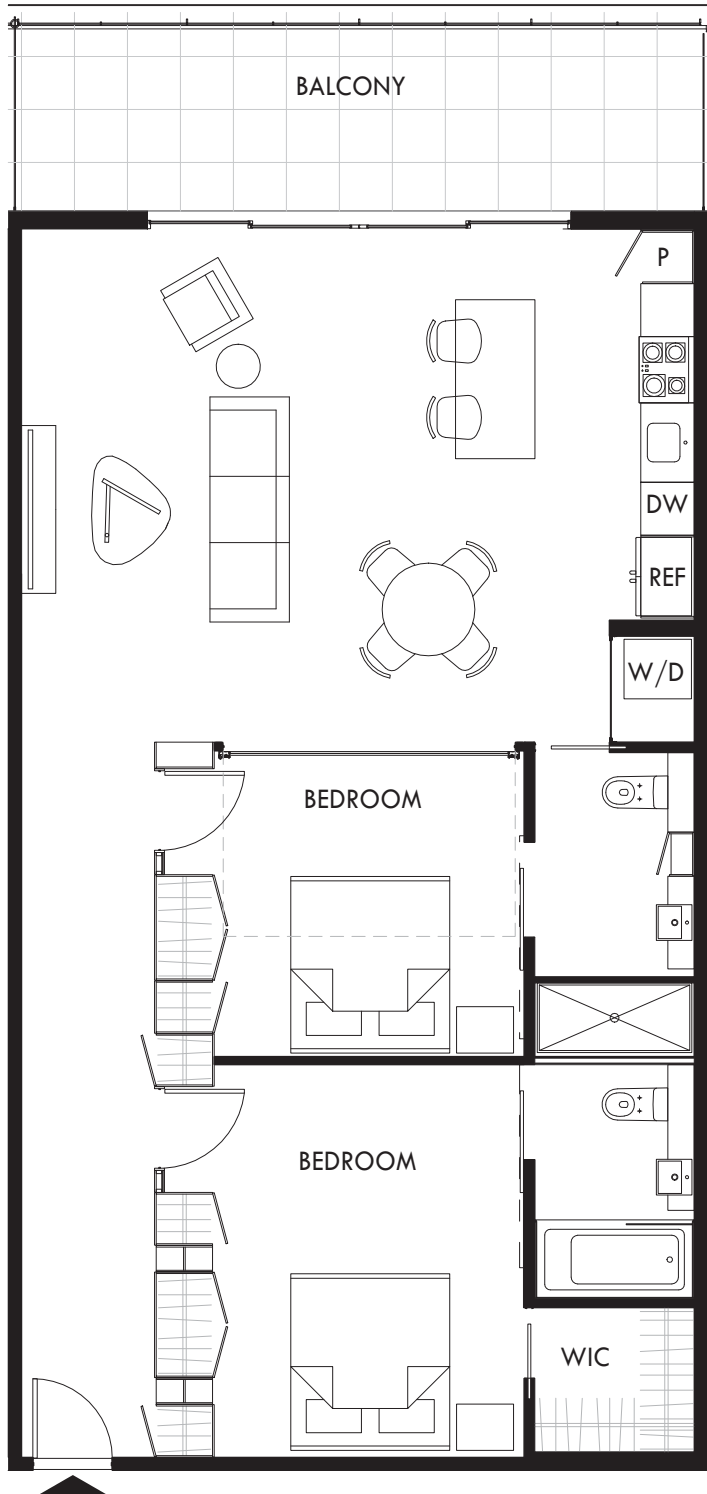

IMPALA

1 BEDROOM | 1 BATHROOM
797 INTERIOR SQUARE FEET

NOTES

RENT

840 CARONDELET STREET
NEW ORLEANS, LA 70130
504.313.3883
THEGARAGENOLA.COM

ALL DIMENSIONS ARE APPROXIMATE AND SOME UNITS MAY NOT CONFORM EXACTLY TO THE STANDARD LAYOUTS SHOWN HEREIN

INVICTA

2 BEDROOM | 2 BATHROOM
1,158 - 1,496 SQUARE FEET

NOTES _____

RENT _____

840 CARONDELET STREET
NEW ORLEANS, LA 70130
504.313.3883
THEGARAGENOLA.COM

ALL DIMENSIONS ARE APPROXIMATE AND SOME UNITS MAY NOT CONFORM EXACTLY TO THE STANDARD LAYOUTS SHOWN HEREIN