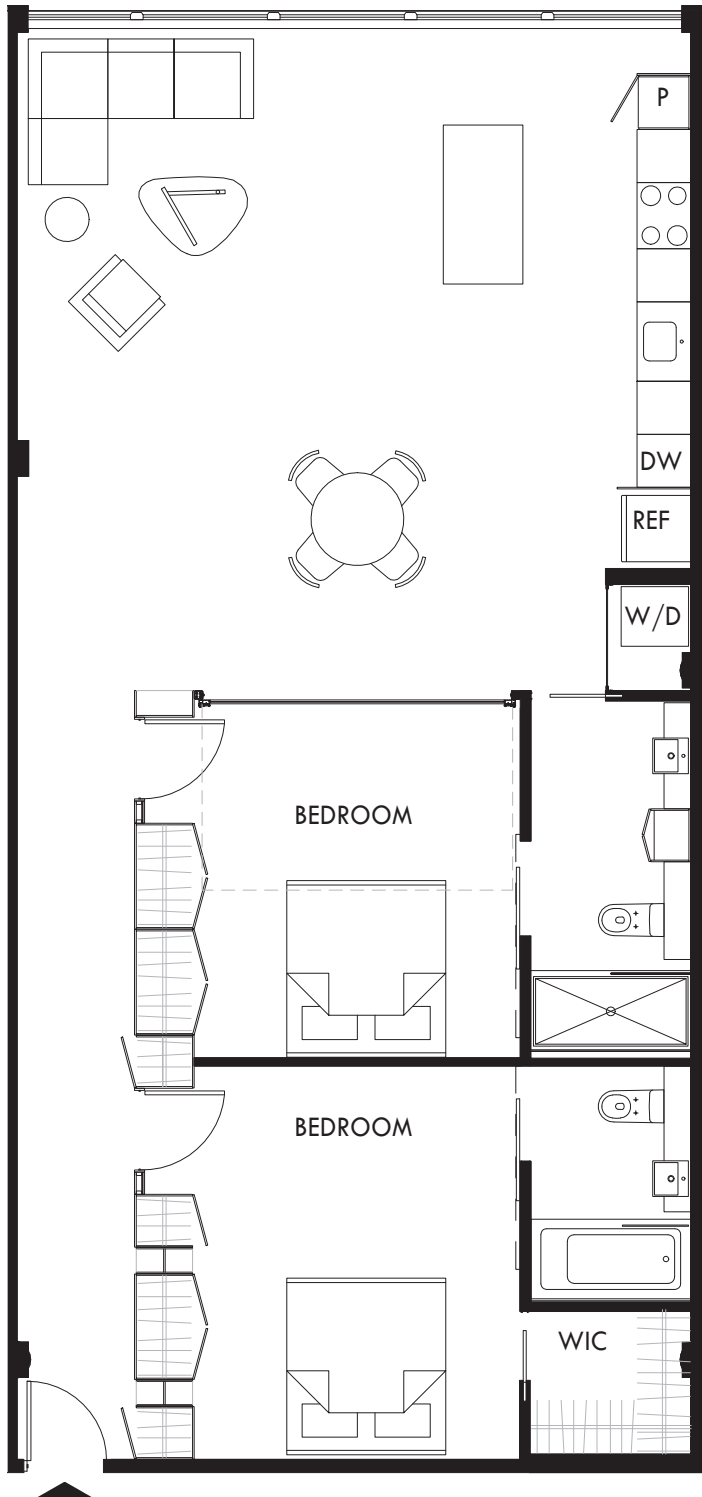

RIVIERA

2 BEDROOM | 2 BATHROOM
1,215 INTERIOR SQUARE FEET

NOTES

RENT

840 CARONDELET STREET
NEW ORLEANS, LA 70130
504.313.3883
THEGARAGENOLA.COM

wisznia

ALL DIMENSIONS ARE APPROXIMATE AND SOME UNITS MAY NOT
CONFORM EXACTLY TO THE STANDARD LAYOUTS SHOWN HEREIN