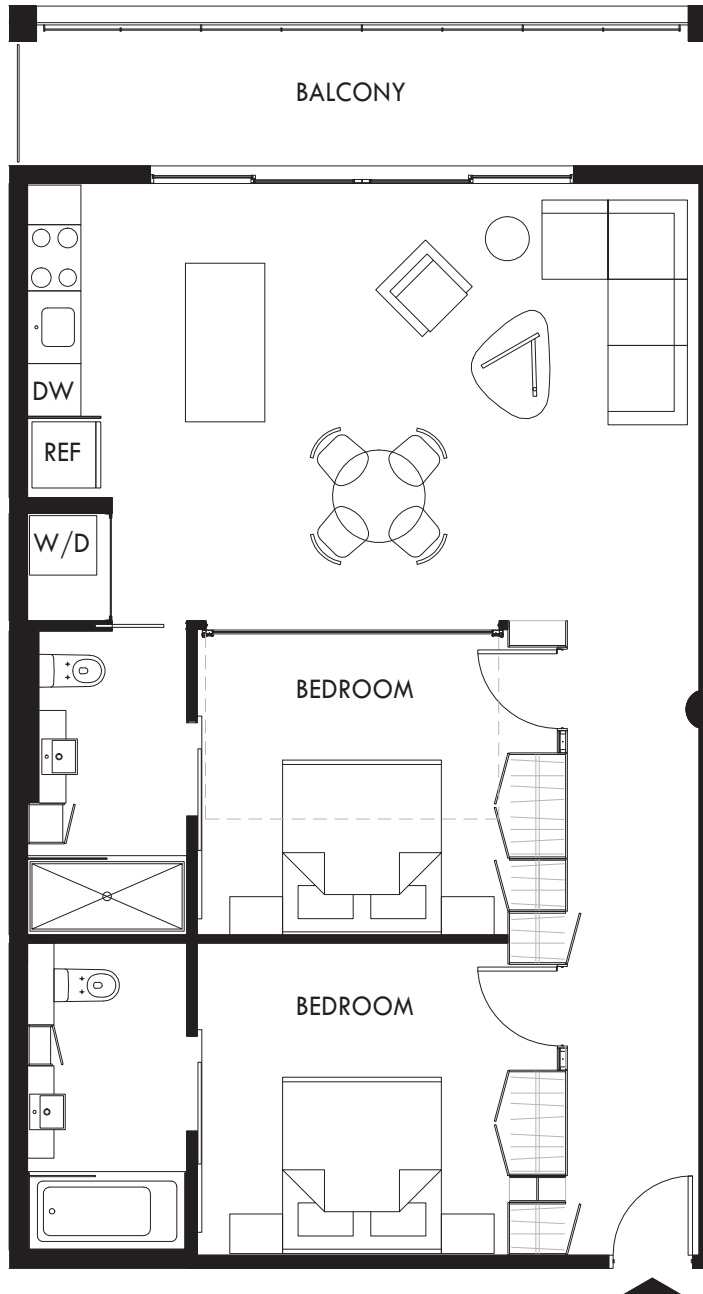

CORVETTE

1 BEDROOM | 1 BATHROOM
1,116 INTERIOR SQUARE FEET

NOTES

RENT

840 CARONDELET STREET
NEW ORLEANS, LA 70130
504.313.3883
THEGARAGENOLA.COM

ALL DIMENSIONS ARE APPROXIMATE AND SOME UNITS MAY NOT CONFORM EXACTLY TO THE STANDARD LAYOUTS SHOWN HEREIN