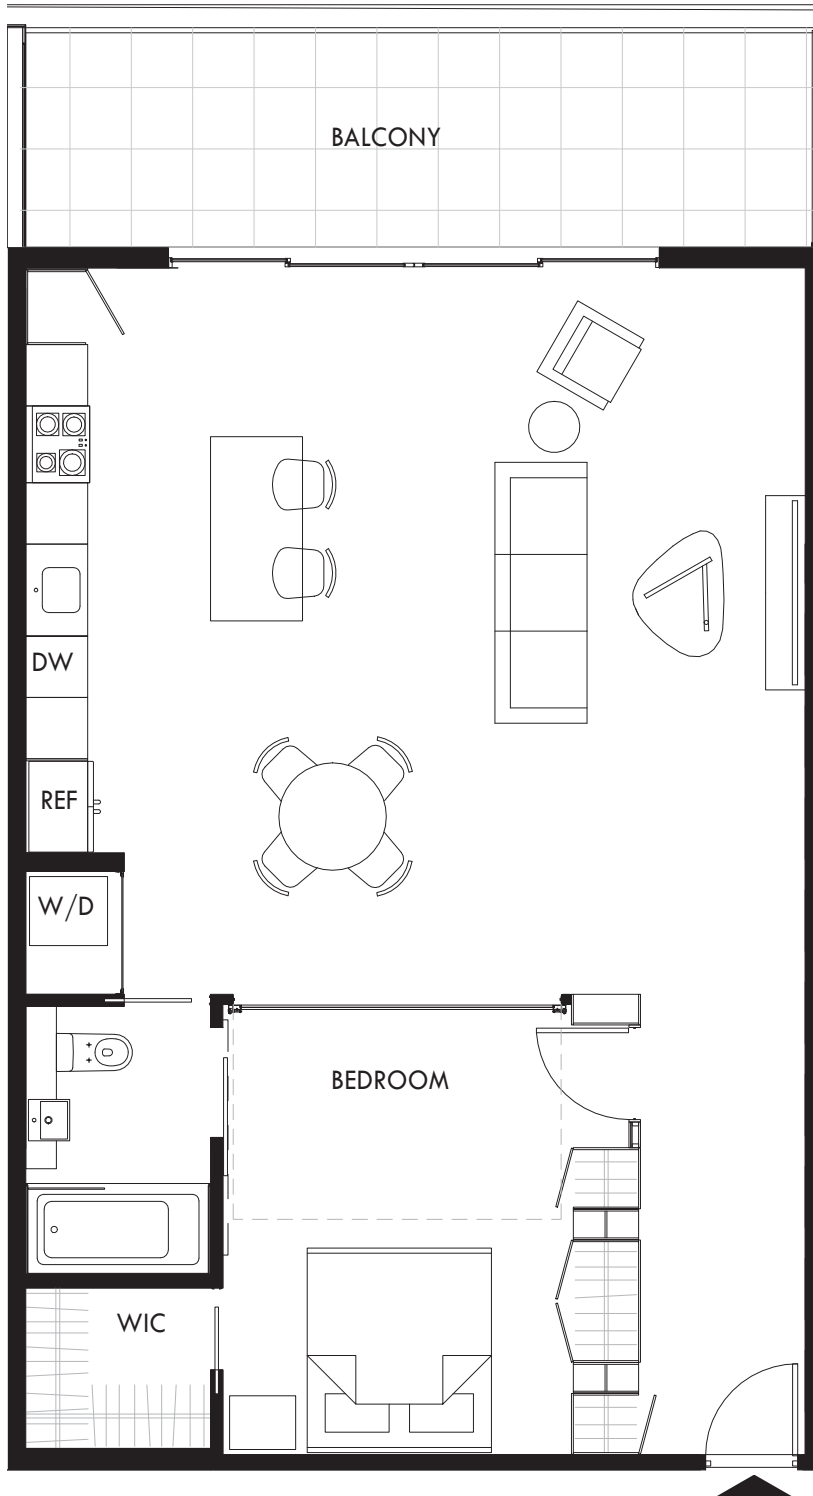

NOMAD

1 BEDROOM | 1 BATHROOM
766 INTERIOR SQUARE FEET

NOTES

RENT

840 CARONDELET STREET
NEW ORLEANS, LA 70130
504.313.3883
THEGARAGENOLA.COM

ALL DIMENSIONS ARE APPROXIMATE AND SOME UNITS MAY NOT
CONFORM EXACTLY TO THE STANDARD LAYOUTS SHOWN HEREIN