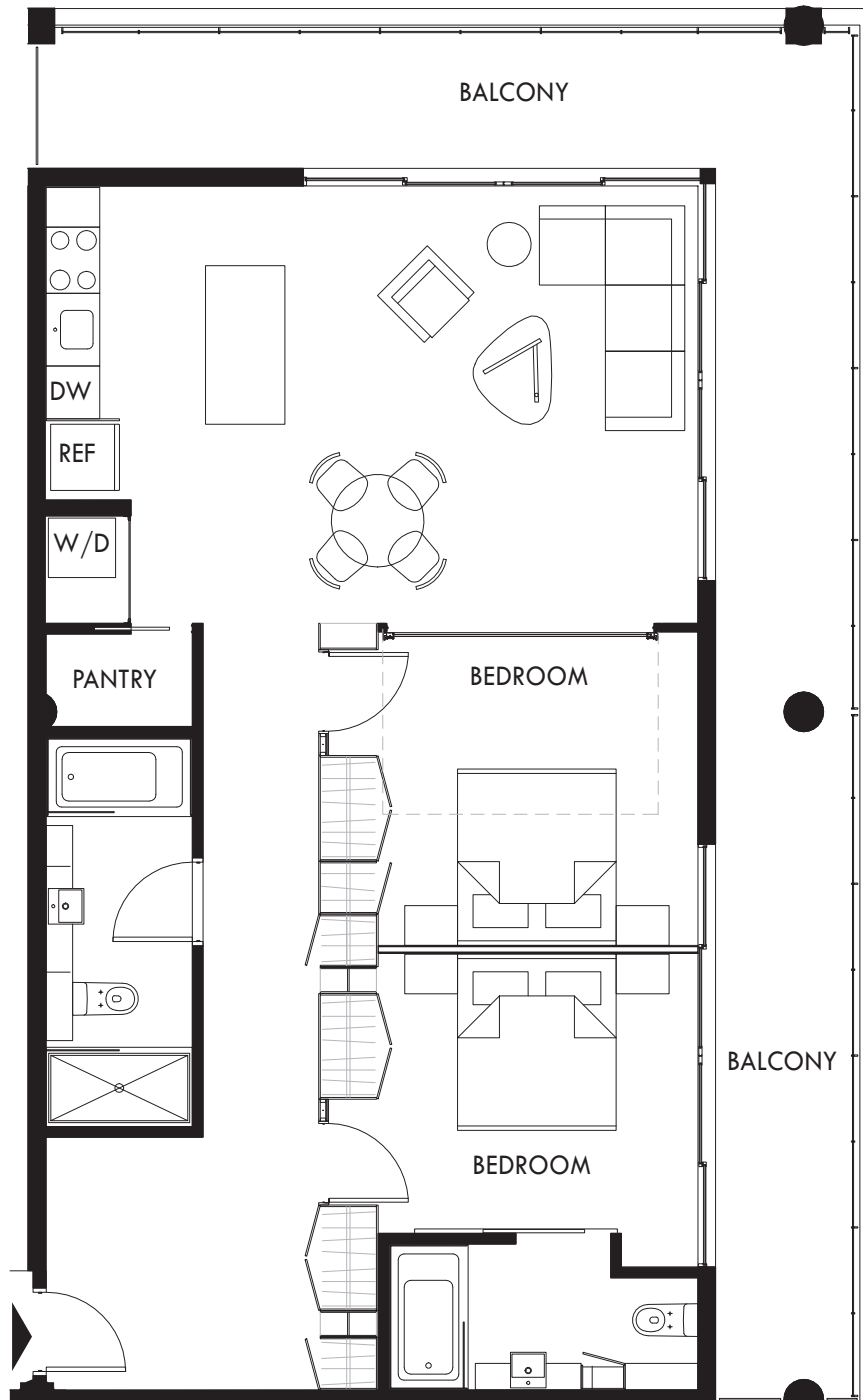

RIVIERA

2 BEDROOM | 2 BATHROOM
1,215 INTERIOR SQUARE FEET

NOTES

RENT

840 CARONDELET STREET
NEW ORLEANS, LA 70130
504.313.3883
THEGARAGENOLA.COM

wisznia

ALL DIMENSIONS ARE APPROXIMATE AND SOME UNITS MAY NOT
CONFORM EXACTLY TO THE STANDARD LAYOUTS SHOWN HEREIN