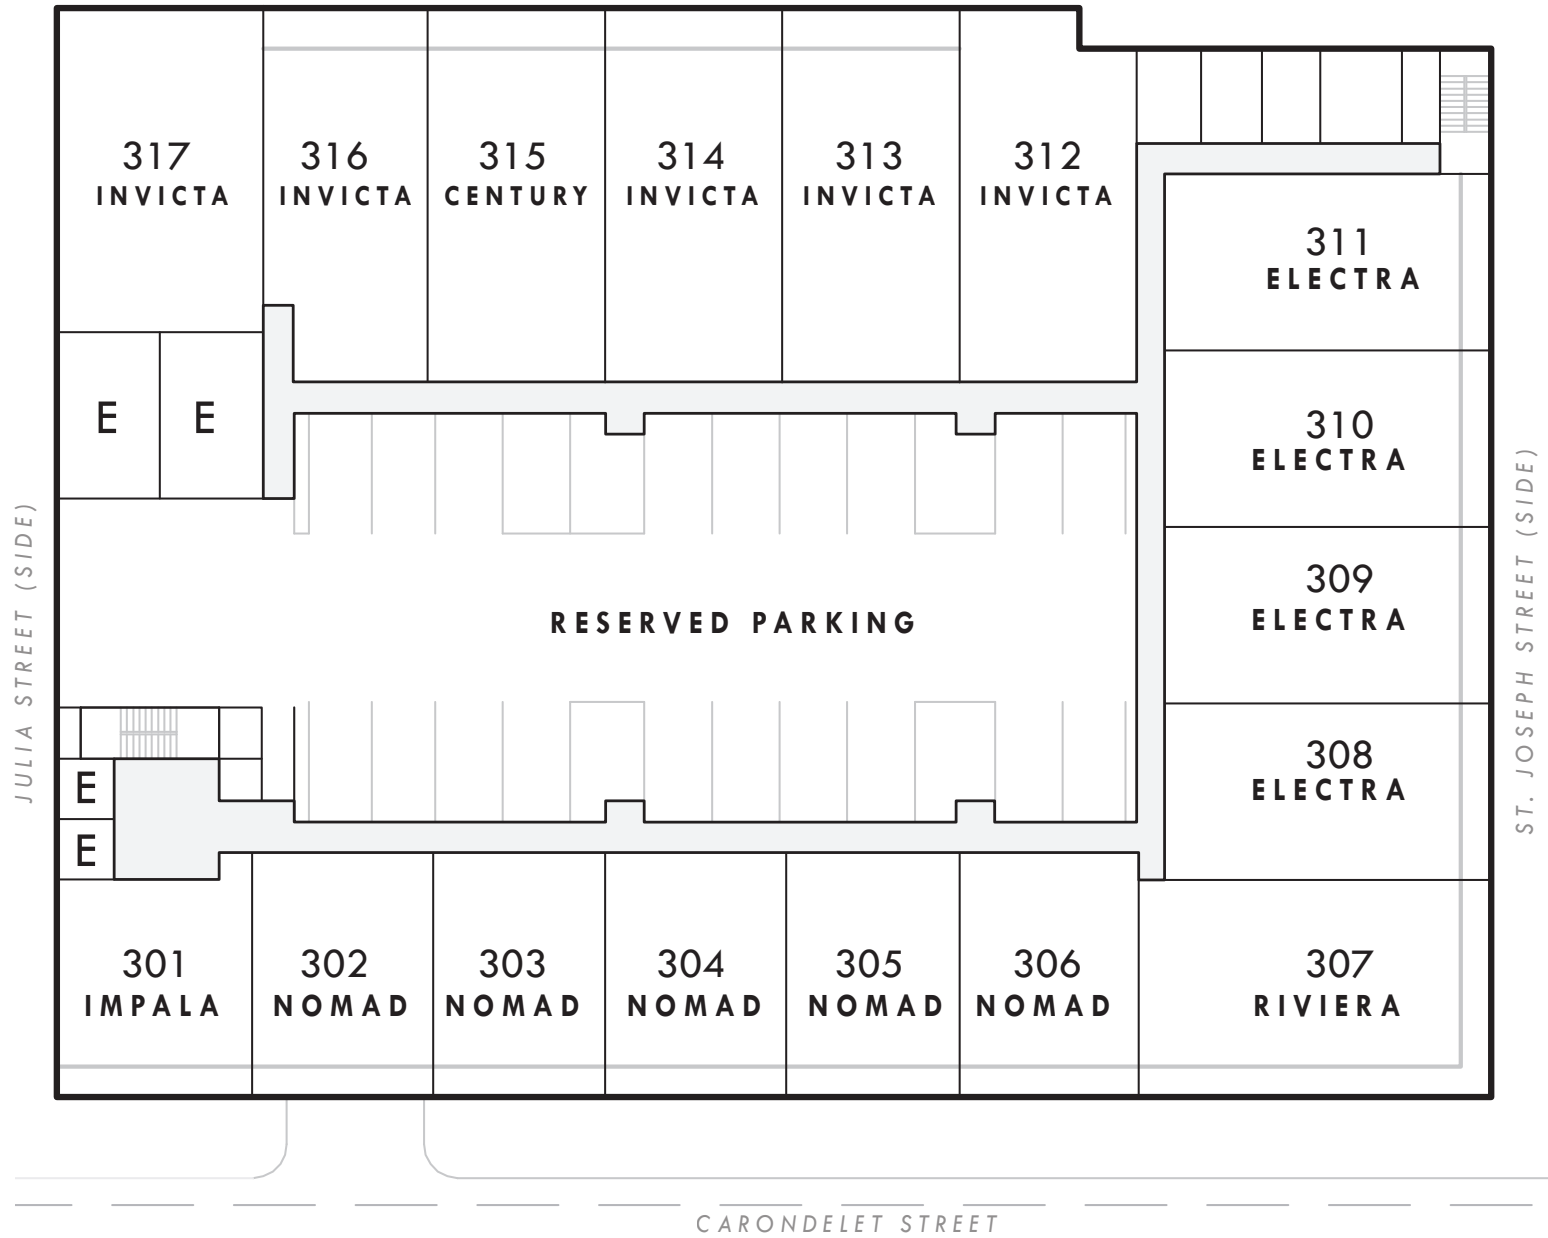

THIRD FLOOR

ST. CHARLES AVENUE (SIDE)

ALL DIMENSIONS ARE APPROXIMATE AND SOME UNITS MAY NOT CONFORM EXACTLY TO THE STANDARD LAYOUTS SHOWN HEREIN

848 CARONDELET STREET
NEW ORLEANS, LA 70130
THEGARAGENOLA.COM | 504.313.3883