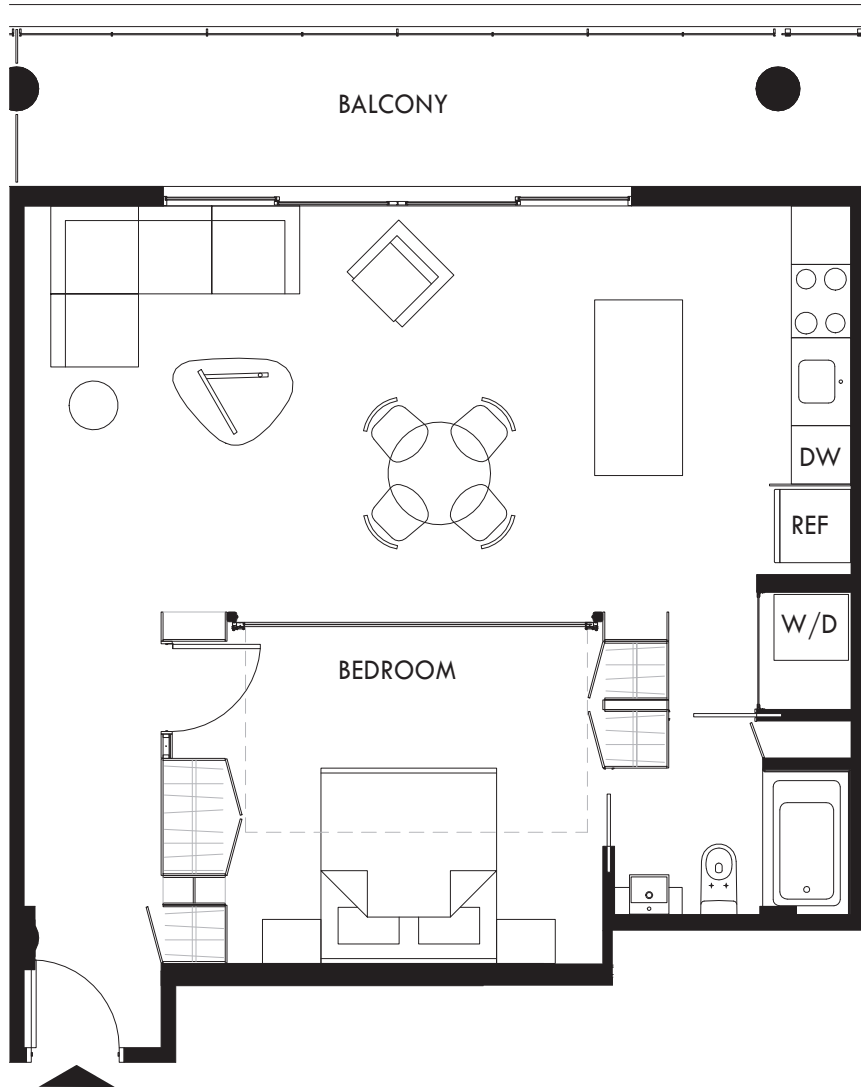

ELECTRA

2 BEDROOM | 2 BATHROOM
1,075 INTERIOR SQUARE FEET

NOTES

RENT

840 CARONDELET STREET
NEW ORLEANS, LA 70130
504.313.3883
THEGARAGENOLA.COM

ALL DIMENSIONS ARE APPROXIMATE AND SOME UNITS MAY NOT CONFORM EXACTLY TO THE STANDARD LAYOUTS SHOWN HEREIN

IMPALA

1 BEDROOM | 1 BATHROOM
797 INTERIOR SQUARE FEET

NOTES

RENT

840 CARONDELET STREET
NEW ORLEANS, LA 70130
504.313.3883
THEGARAGENOLA.COM

ALL DIMENSIONS ARE APPROXIMATE AND SOME UNITS MAY NOT CONFORM EXACTLY TO THE STANDARD LAYOUTS SHOWN HEREIN