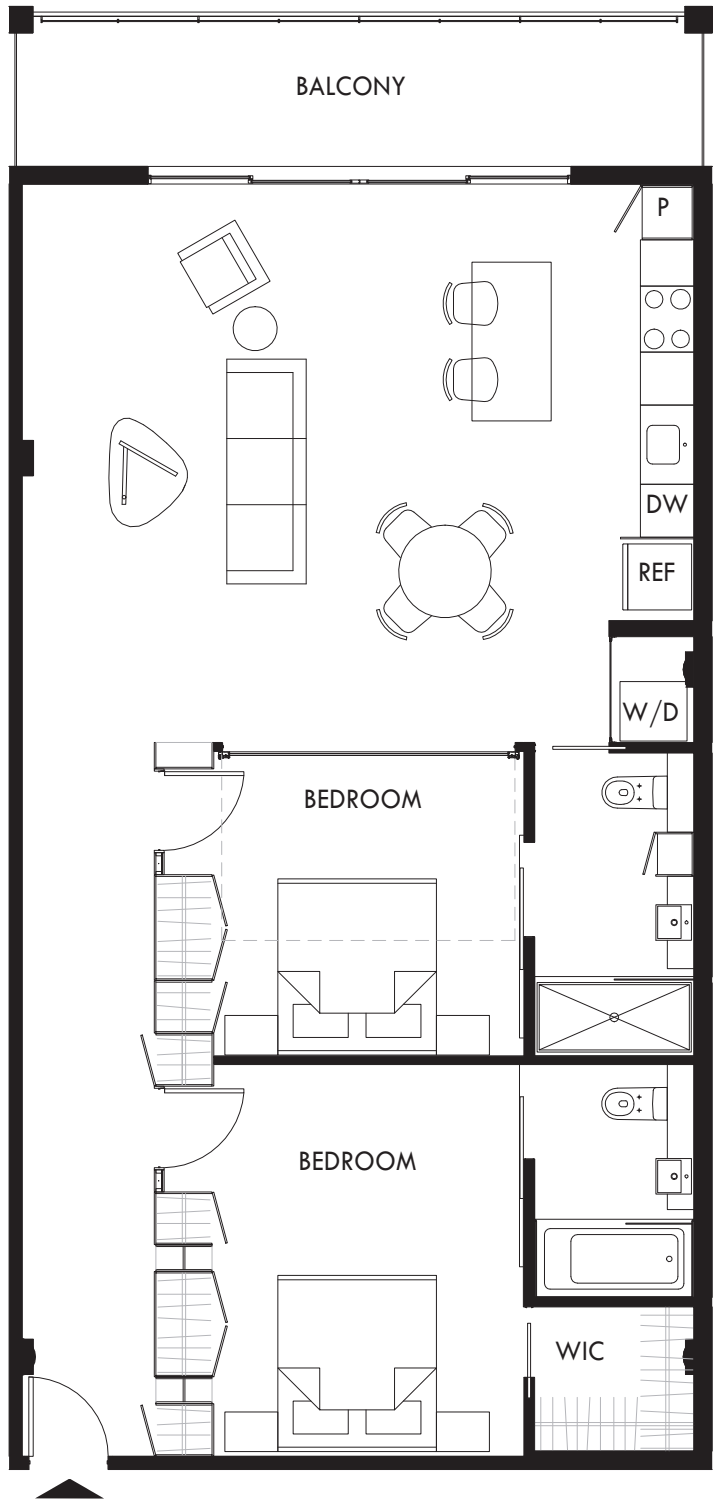

IMPALA

1 BEDROOM | 1 BATHROOM
797 INTERIOR SQUARE FEET

NOTES

RENT

840 CARONDELET STREET
NEW ORLEANS, LA 70130
504.313.3883
THEGARAGENOLA.COM

ALL DIMENSIONS ARE APPROXIMATE AND SOME UNITS MAY NOT CONFORM EXACTLY TO THE STANDARD LAYOUTS SHOWN HEREIN