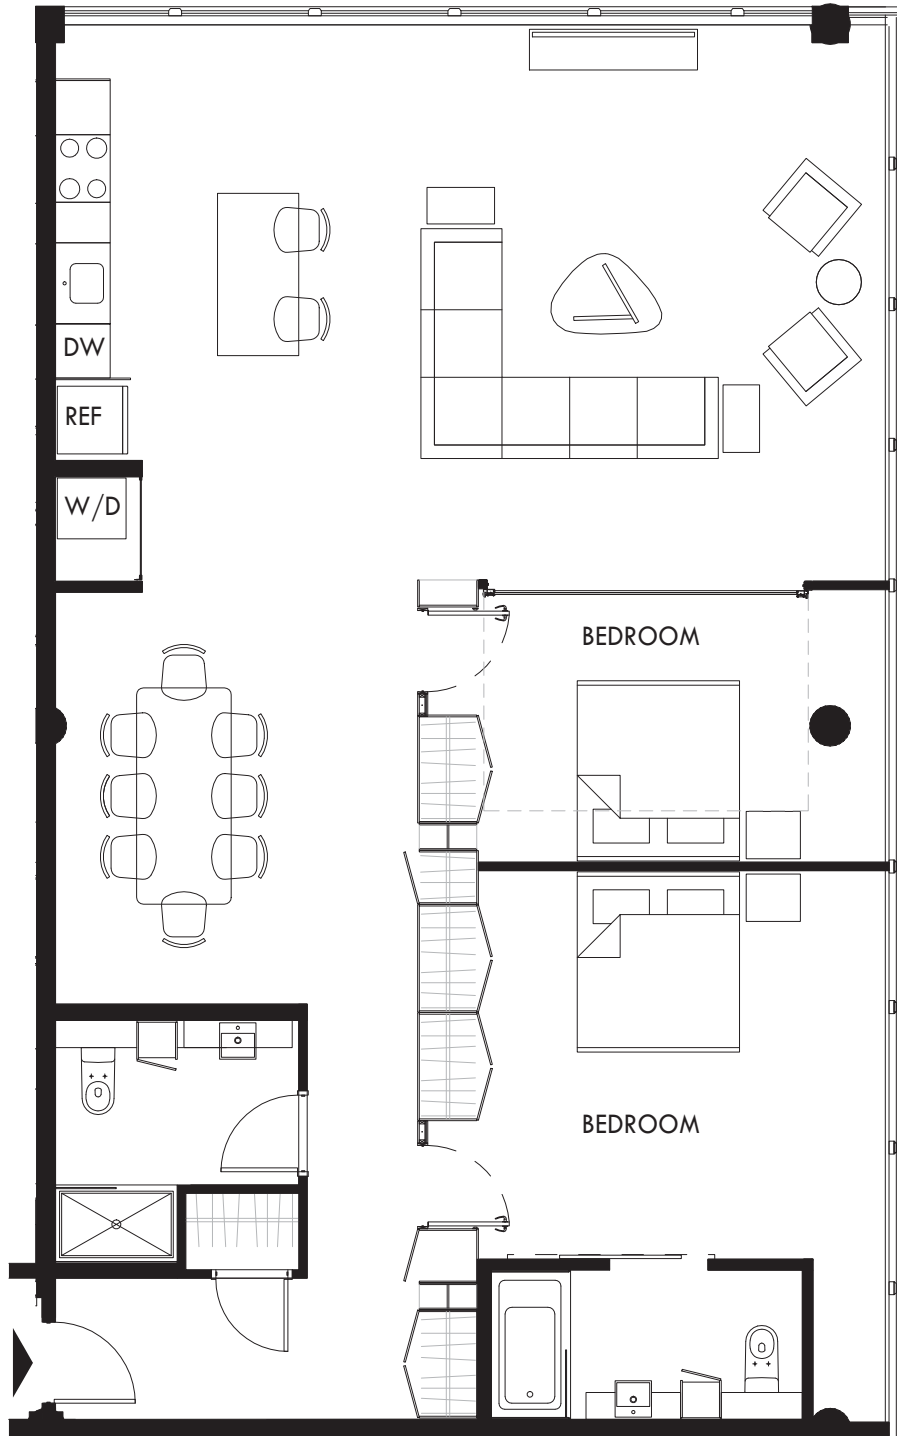

SKYLARK

2 BEDROOM | 2 BATHROOM
1,384 INTERIOR SQUARE FEET

NOTES

RENT

840 CARONDELET STREET
NEW ORLEANS, LA 70130
504.313.3883
THEGARAGENOLA.COM

wisznia

ALL DIMENSIONS ARE APPROXIMATE AND SOME UNITS MAY NOT CONFORM EXACTLY TO THE STANDARD LAYOUTS SHOWN HEREIN