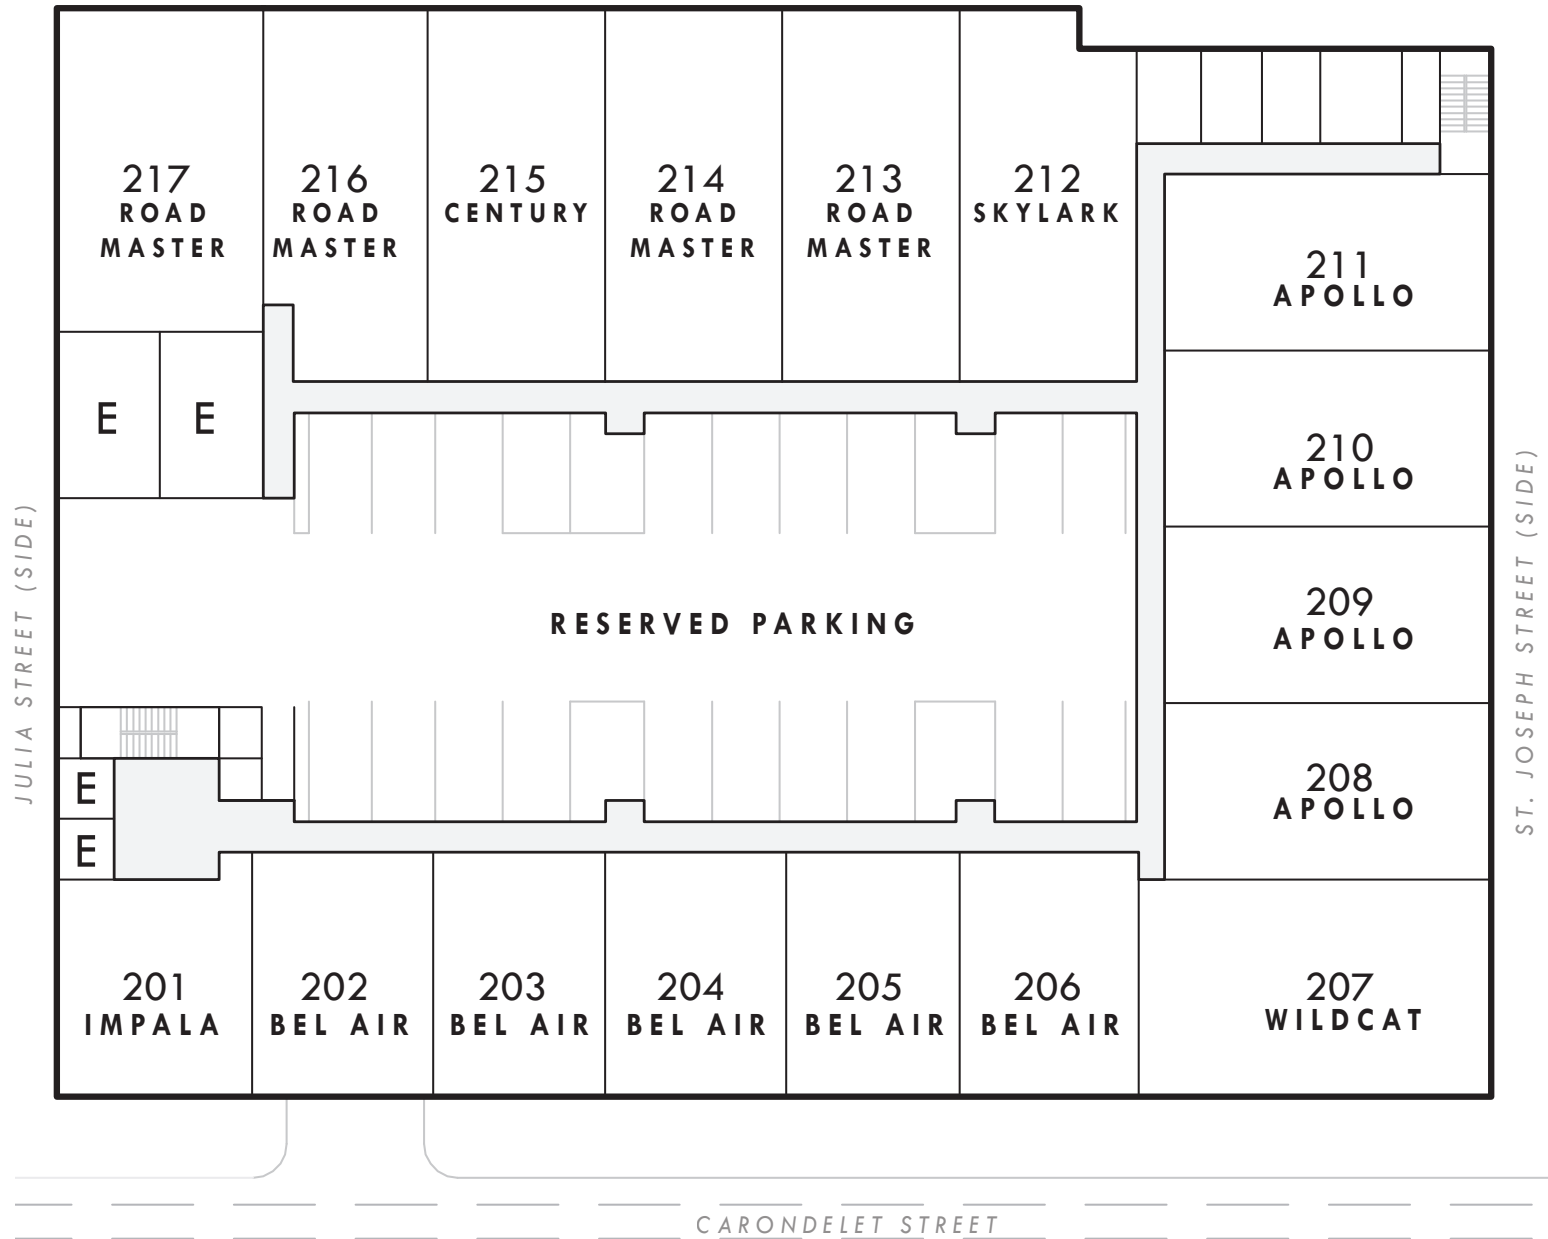

SECOND FLOOR

ST. CHARLES AVENUE (SIDE)

ALL DIMENSIONS ARE APPROXIMATE AND SOME UNITS MAY NOT CONFORM EXACTLY TO THE STANDARD LAYOUTS SHOWN HEREIN

848 CARONDELET STREET
NEW ORLEANS, LA 70130
THEGARAGENOLA.COM | 504.313.3883