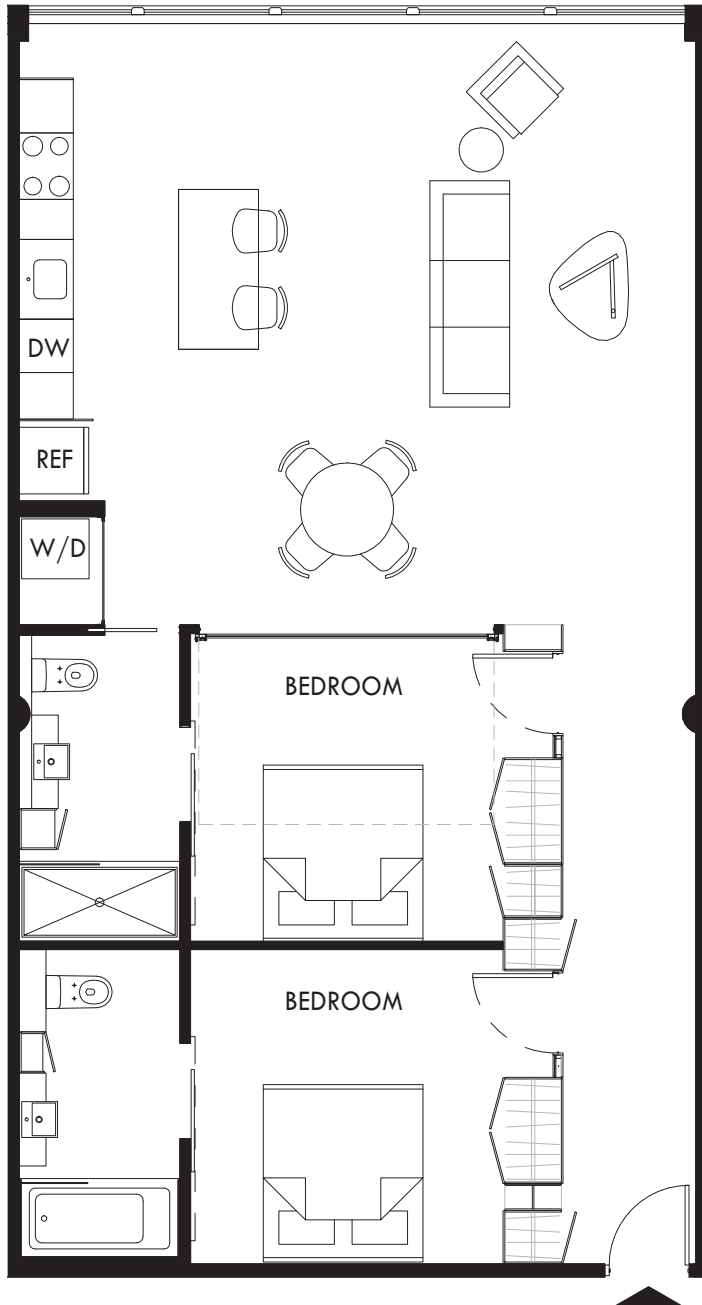

APOLLO

2 BEDROOM | 2 BATHROOM
1,232 INTERIOR SQUARE FEET

NOTES

RENT

840 CARONDELET STREET
NEW ORLEANS, LA 70130
504.313.3883
THEGARAGENOLA.COM

ALL DIMENSIONS ARE APPROXIMATE AND SOME UNITS MAY NOT CONFORM EXACTLY TO THE STANDARD LAYOUTS SHOWN HEREIN

BEL AIR

1 BEDROOM | 1 BATHROOM
928-929 INTERIOR SQUARE FEET

NOTES

RENT

840 CARONDELET STREET
NEW ORLEANS, LA 70130
504.313.3883
THEGARAGENOLA.COM

ALL DIMENSIONS ARE APPROXIMATE AND SOME UNITS MAY NOT
CONFORM EXACTLY TO THE STANDARD LAYOUTS SHOWN HEREIN