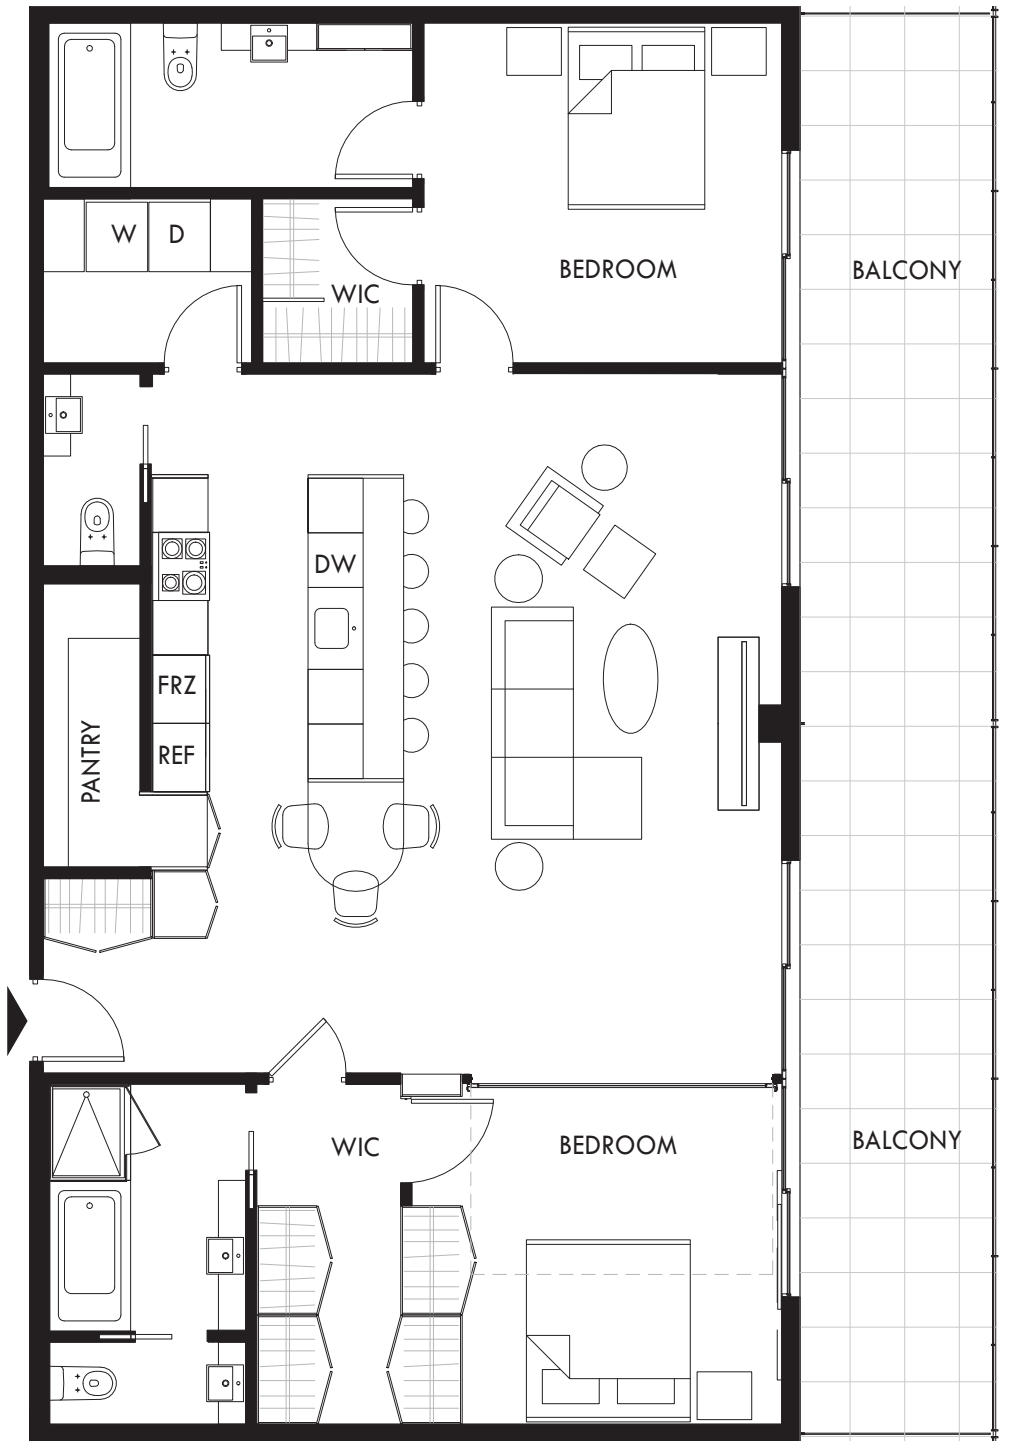

NOVA

1 BEDROOM | 1 BATHROOM
944 INTERIOR SQUARE FEET

NOTES

RENT

840 CARONDELET STREET
NEW ORLEANS, LA 70130
504.313.3883
THEGARAGENOLA.COM

ALL DIMENSIONS ARE APPROXIMATE AND SOME UNITS MAY NOT CONFORM EXACTLY TO THE STANDARD LAYOUTS SHOWN HEREIN