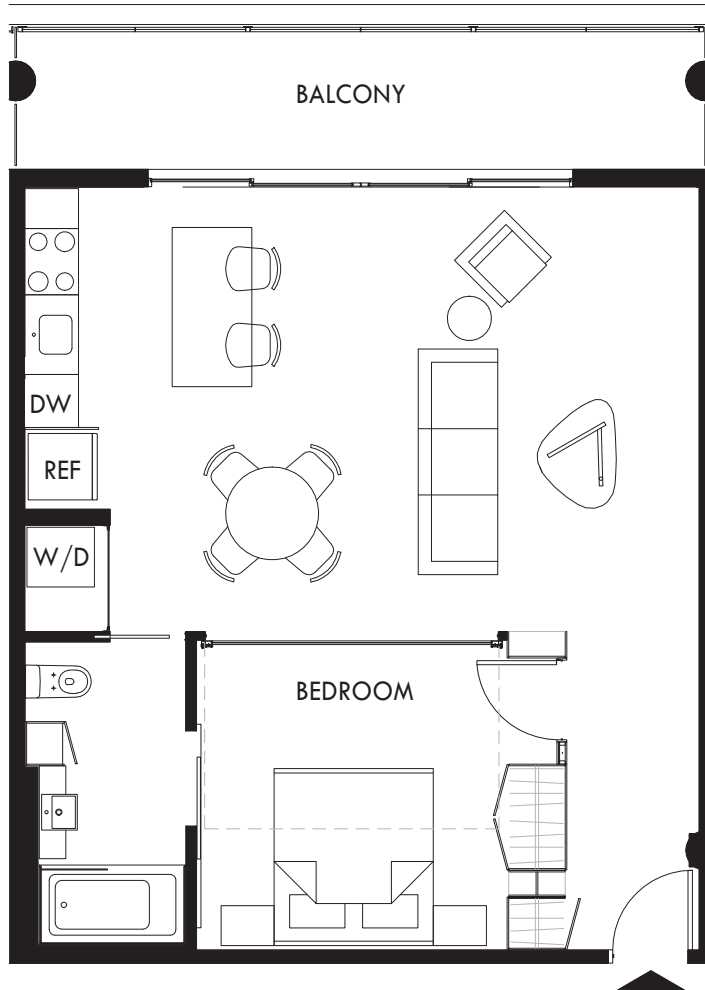

INVICTA S1

2 BEDROOM | 2 BATHROOM
1,192 - 1,207 SQUARE FEET

NOTES

RENT

840 CARONDELET STREET
NEW ORLEANS, LA 70130
504.313.3883
THEGARAGENOLA.COM

wisznia

ALL DIMENSIONS ARE APPROXIMATE AND SOME UNITS MAY NOT CONFORM EXACTLY TO THE STANDARD LAYOUTS SHOWN HEREIN