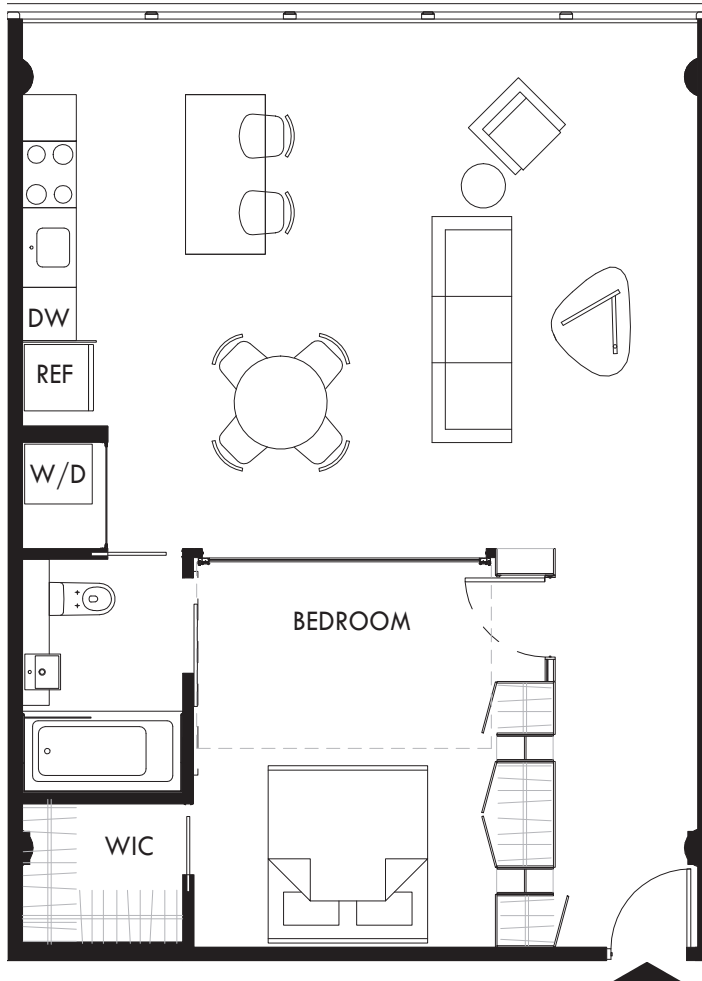

APOLLO

2 BEDROOM | 2 BATHROOM
1,232 INTERIOR SQUARE FEET

NOTES

RENT

840 CARONDELET STREET
NEW ORLEANS, LA 70130
504.313.3883
THEGARAGENOLA.COM

ALL DIMENSIONS ARE APPROXIMATE AND SOME UNITS MAY NOT CONFORM EXACTLY TO THE STANDARD LAYOUTS SHOWN HEREIN

BEL AIR

1 BEDROOM | 1 BATHROOM
928-929 INTERIOR SQUARE FEET

NOTES

RENT

840 CARONDELET STREET
NEW ORLEANS, LA 70130
504.313.3883
THEGARAGENOLA.COM

ALL DIMENSIONS ARE APPROXIMATE AND SOME UNITS MAY NOT
CONFORM EXACTLY TO THE STANDARD LAYOUTS SHOWN HEREIN